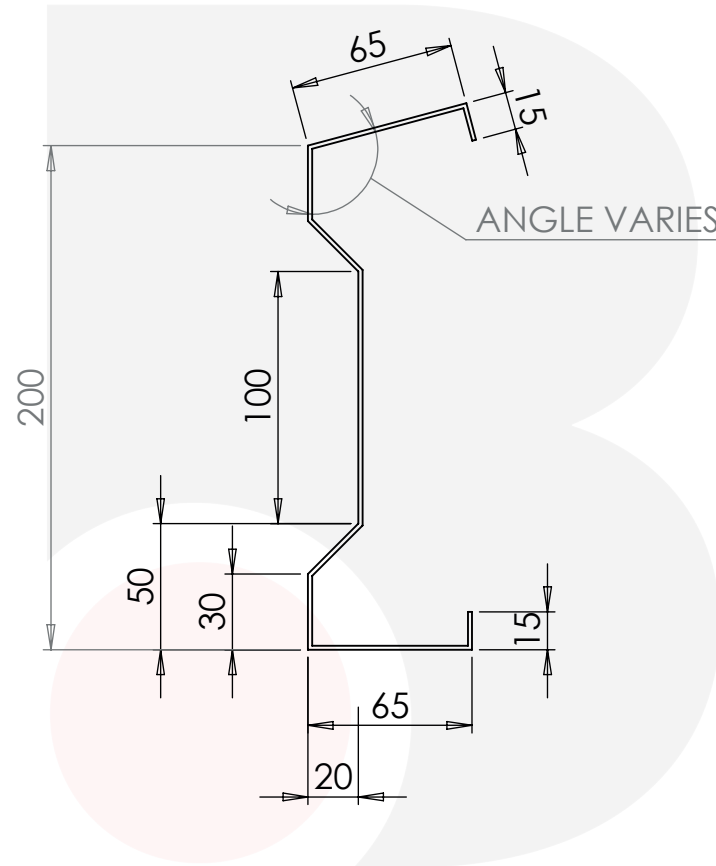

BEFAB EAVES BEAM 200/2-0

TITLE:

**BEFAB EAVES BEAM
200/2-0**

DWG NO.

002094

A4

SCALE:1:20

SHEET 1 OF 1