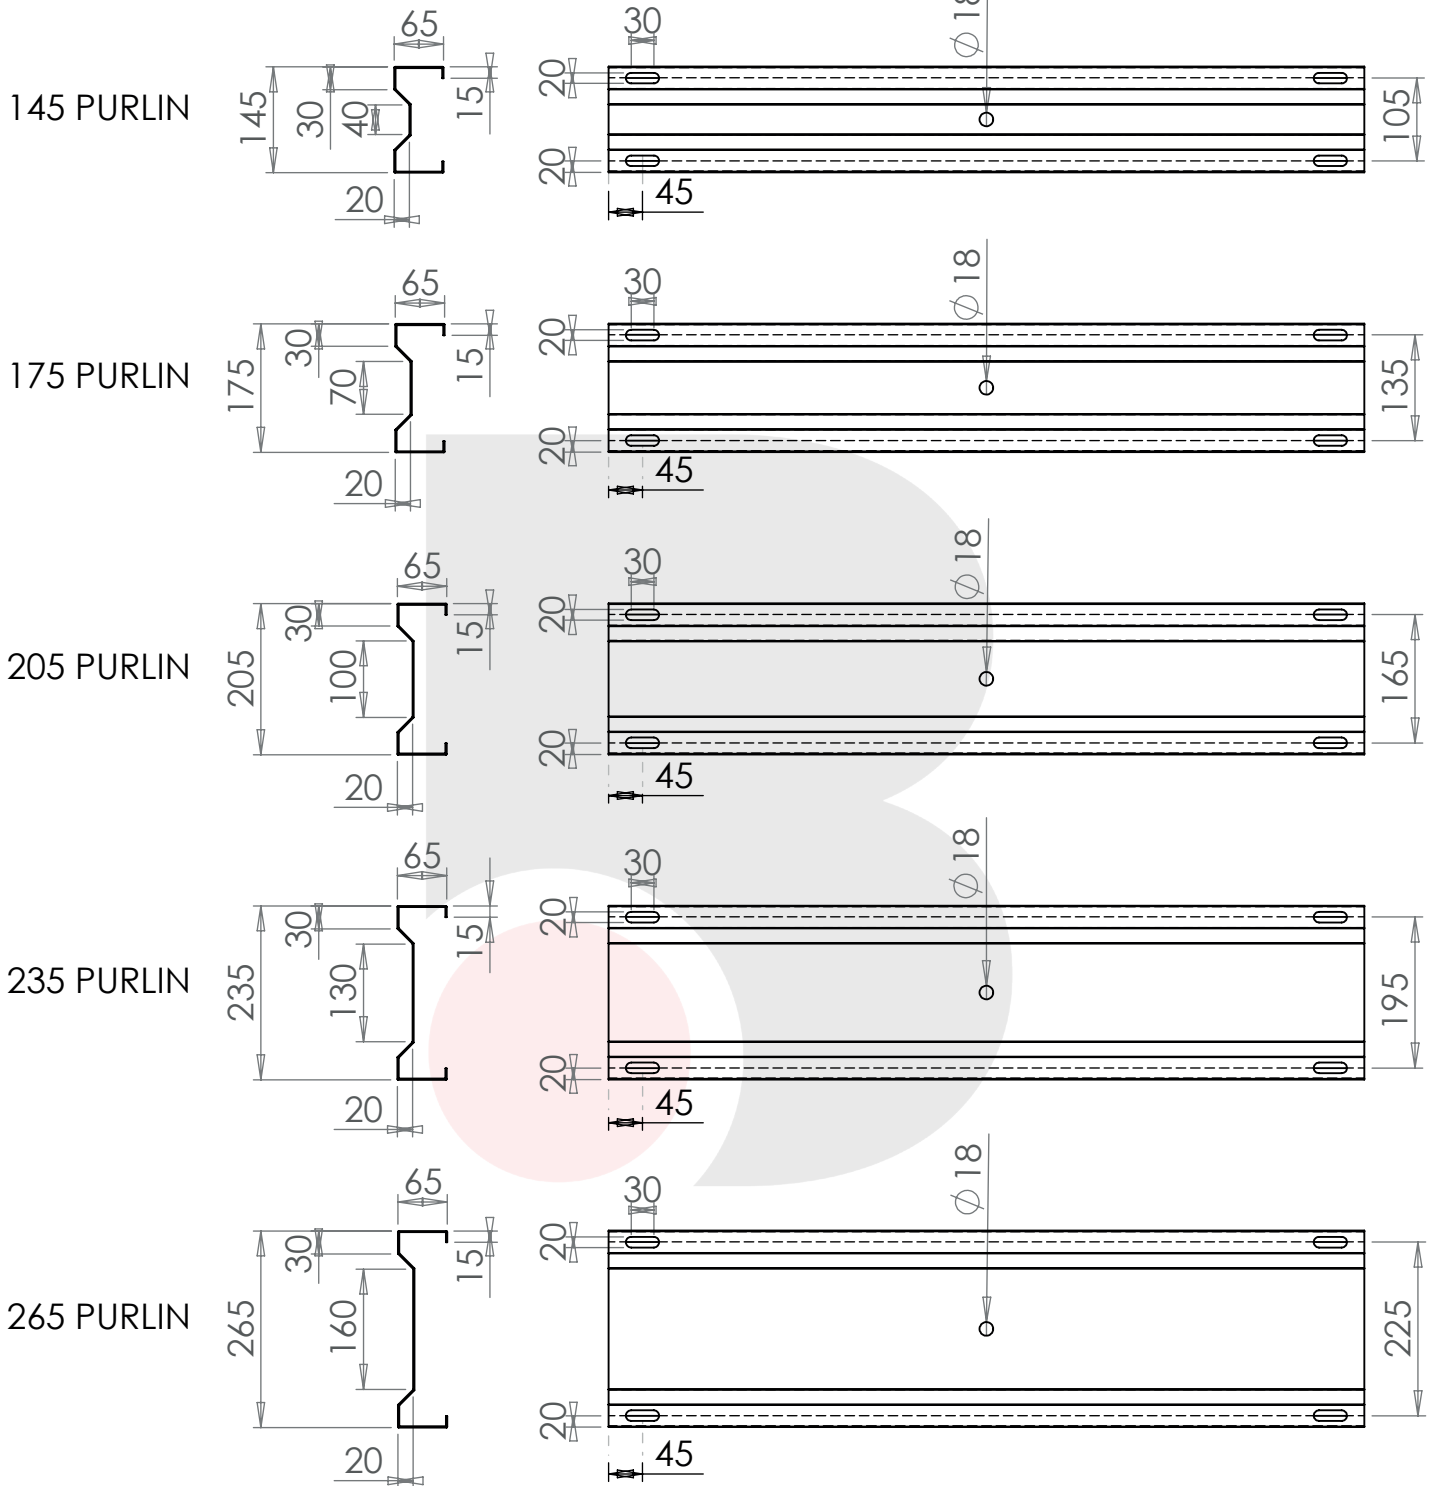

BEFAB MULTIBEAM PURLIN B-RANGE

BEFAB
MULTIBEAM
PURLIN
B-RANGE

DWG. NO.	002085	REV.
SCALE:1:50		

BEFAB MULTIBEAM PURLIN K-RANGE

BEFAB
MULTIBEAM
PURLIN
K-RANGE

DWG. NO.	002085	REV.
SCALE:1:50		