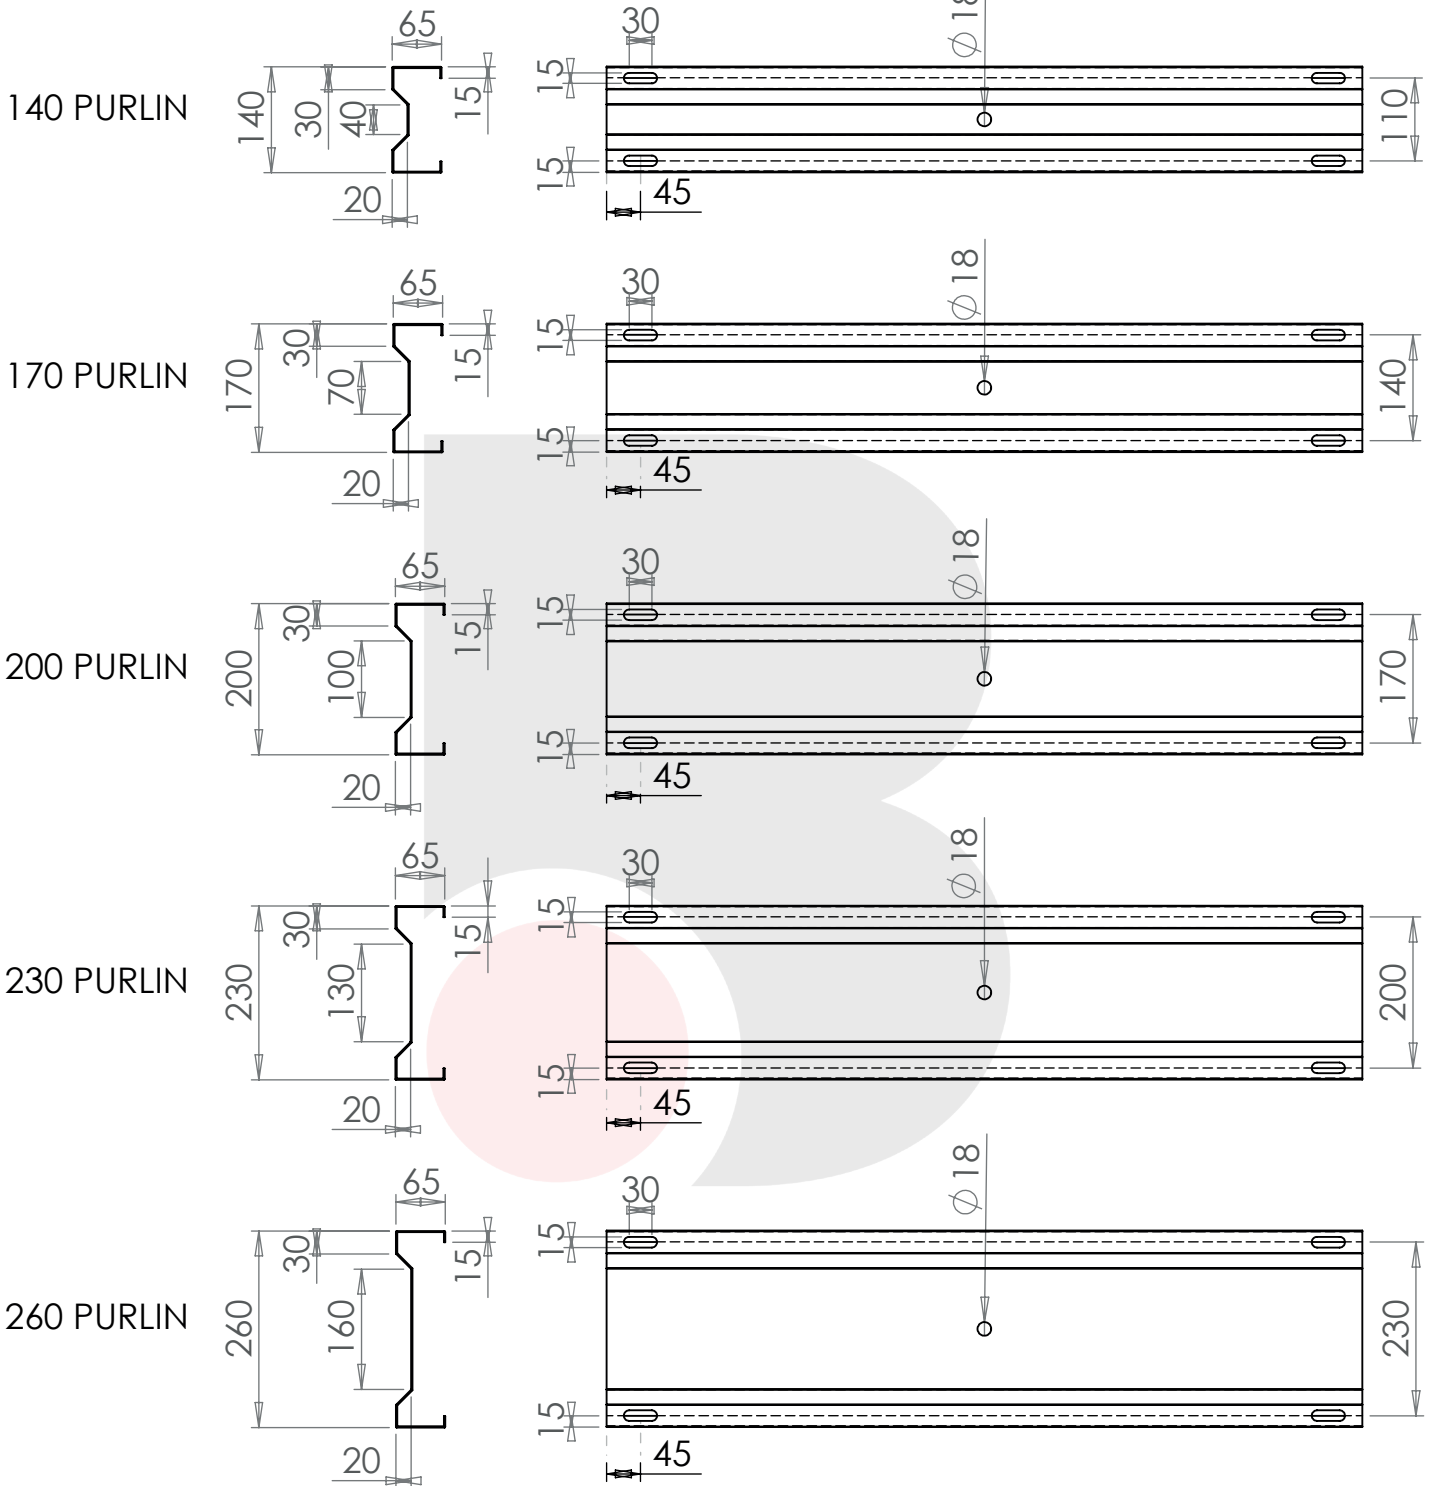

BEFAB MULTIBEAM PURLIN B-RANGE

BEFAB
MULTIBEAM
PURLIN
B-RANGE

DWG. NO.	002085	REV.
SCALE:1:50		

BEFAB MULTIBEAM PURLIN K-RANGE

BEFAB
MULTIBEAM
PURLIN
K-RANGE

DWG. NO.	002085	REV.
SCALE:1:50		