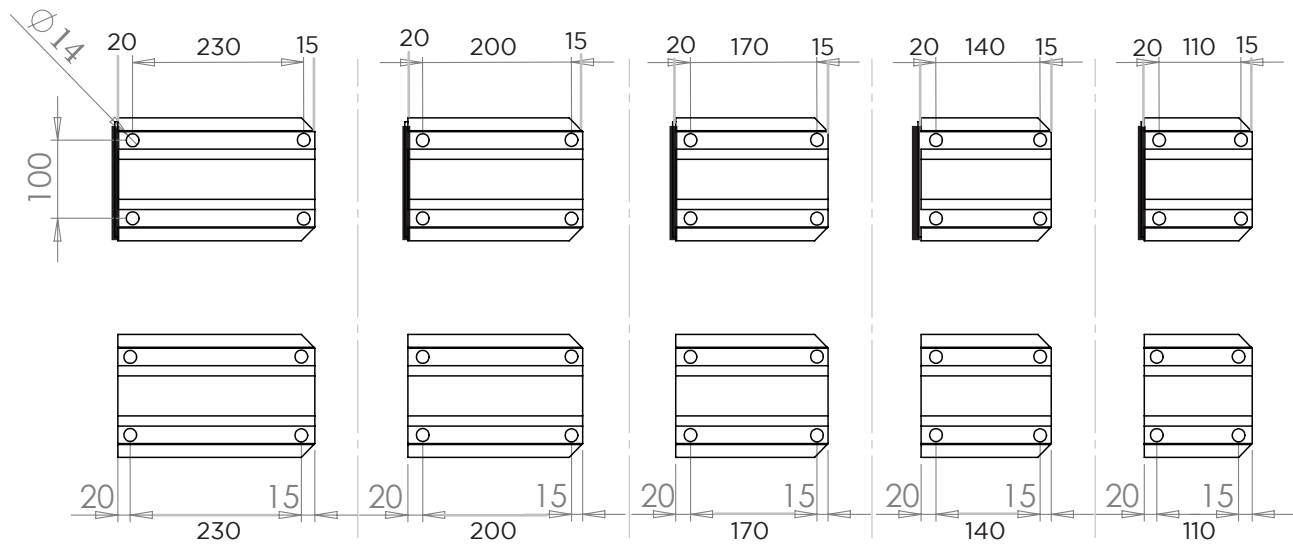

BEFAB MULTIBEAM CLEATS

[260 Cleat]

[230 Cleat]

[200 Cleat]

[170 Cleat]

[140 Cleat]

BOLT ON

WELD ON