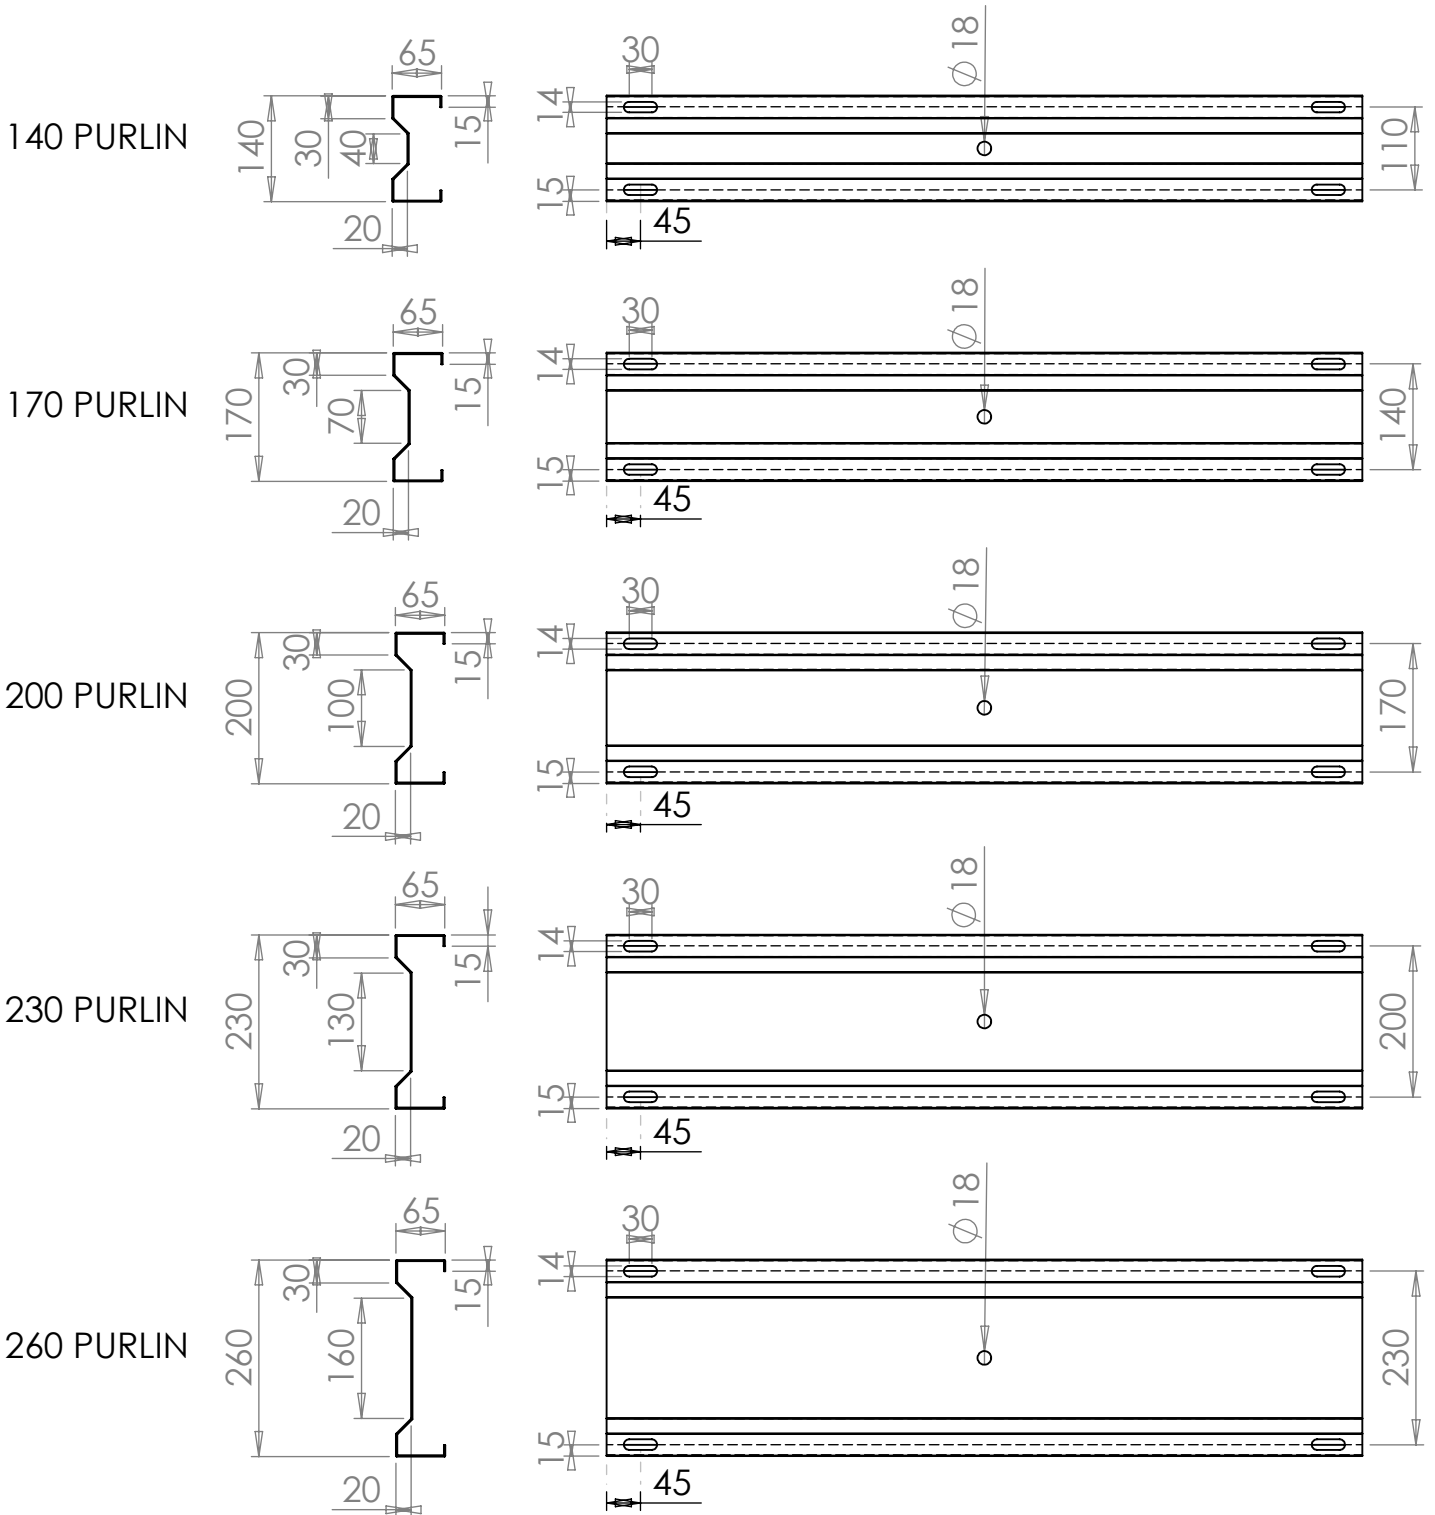

# BEFAB MULTIBEAM PURLIN

**BEFAB** LTD  
 your partner in construction

BEFAB  
 MULTIBEAM  
 PURLIN

DWG. NO.	002085	REV.
SCALE:1:50		