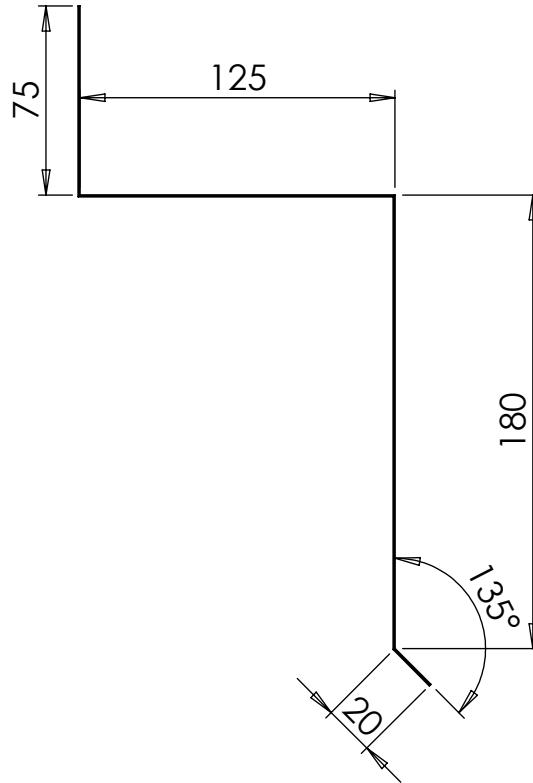

BEFAB DOOR CANOPY

TITLE: BEFAB DOOR CANOPY

DWG NO. 002092

A4

SCALE:1:10

SHEET 1 OF 1