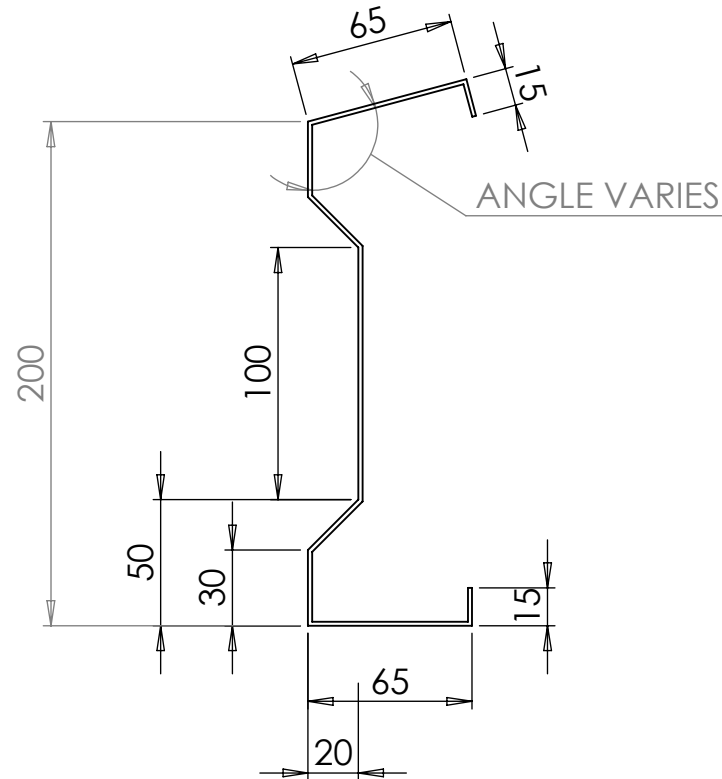

BEFAB EAVES BEAM 200/2-0

BEFAB LTD
your partner in construction

TITLE: BEFAB EAVES BEAM
200/2-0

DWG NO. 002094

A4

SCALE:1:20

SHEET 1 OF 1